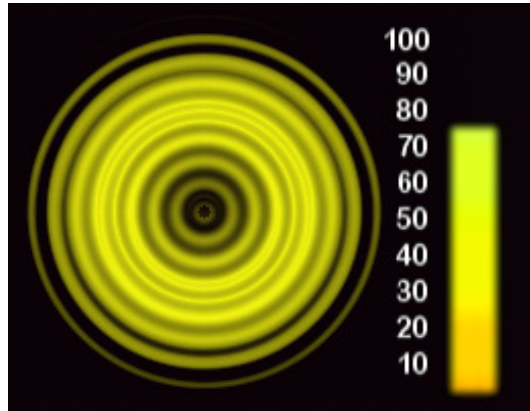

AURA SIZE: Your Aura size is made up of frequency and volume. These qualities can show how far your influence and energy can extend, the strength of your energy, and the quality of your vibrations.

FREQUENCY:

The higher your frequency the more distance your aura can travel.

Very high frequency, far reaching influence. Comfortable in organizational or political settings.

High frequency shows a strong presence. You have a powerful influence that may extend a moderate distance.

Low frequency shows limited distance of influence.

VOLUME:

Volume shows the amount of energy you project, the intensity of your auric influence on physical things close to you, the strength of your aura, and the level of protection your energy provides.