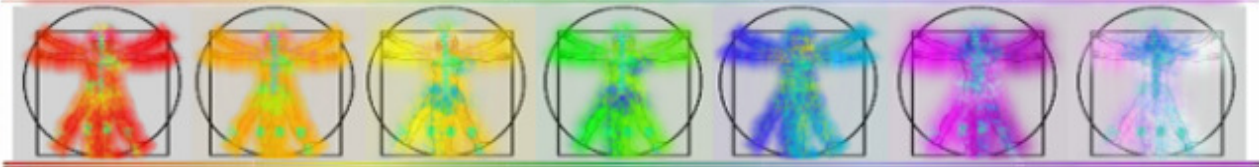

ROOT (Grounding): - GOLD

AURA IMAGING

Tel: (800) 321-AURA

Learn how to read your AURA at [WWW.AURAPHOTO.COM](http://WWW.AURAPHOTO.COM)

Page Number: 1

# AURA IMAGING SYSTEMS

**STAR IMAGE PERSPECTIVE:** Full body aura upper arms and outer legs, front view. Lower arms and inner legs show back view.

WinAura COPYRIGHT 1996-2004

**Put your name or your business's name here.**