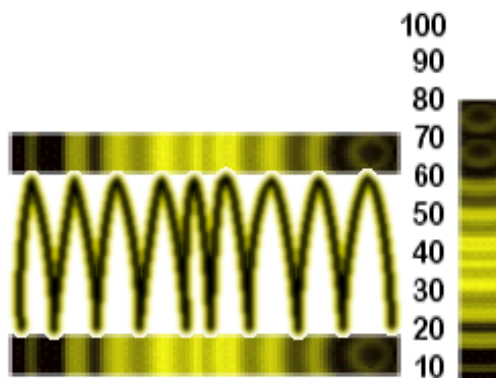

**FREQUENCY:**

The higher your frequency the more distance your aura can travel.

Very high frequency, far reaching influence. Comfortable in organizational or political settings.

High frequency shows a strong presence. You have a powerful influence that may extend a moderate distance.

Low frequency shows limited distance of influence.

**VOLUME:**

Volume shows the amount of energy you project, the intensity of your auric influence on physical things close to you, the strength of your aura, and the level of protection your energy provides.