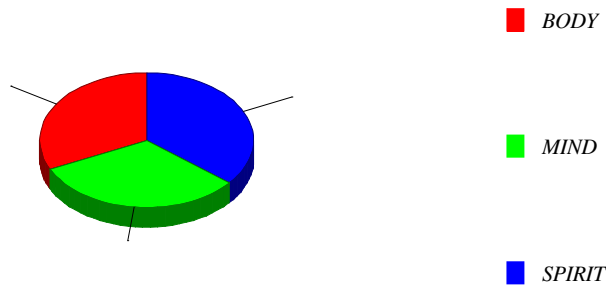

This mind, body, and spirit graph shows in what proportions you are focusing the predominance of your energy. If the circle or pie is cut into equal sections you are a multifaceted, adaptable person, able to enjoy many various and divergent activities. You have an open mind, and are not attached to a single way of thinking or being. You are easily able to shift your awareness from one state to another without resistance. A predominance of Mind indicates that at this point in time your focus is cerebral, and you are probably mainly concerned with knowledge, new ideas, problem solving, intellectual communication and creativity. You may enjoy working with computers and organizing data. You feel most comfortable when you can use logic, systems and statistics to substantiate your ideas and theories. You may see green or yellow in your aura. A predominance of Body indicates that at this time you are primarily relating to the world through your five physical senses and body sensations. You feel your emotions through your body, especially the solar plexus center, or third chakra. You may see more of the warmer colors in your aura such as red, yellow and orange. This may also be a time when you are feeling full of energy and able to enjoy and appreciate the natural world more. You may like to exercise outdoors or go camping, fishing, hiking, etc. Your physical well-being and natural environment are very important to you now. A predominance of Spirit indicates that your dreams, imagination, wishes, fantasies, artistic projects, self expression, and spiritual life are most important to you at this point in time. The practical realities of life probably hold little interest to you now. You march to the beat of your own inner drummer. You may enjoy deep meditation, prayer, or artistic pursuits. Your psychic and clairvoyant abilities may be awakening, and your synchronistic experiences may be truly miraculous. You may see more of the cooler colors in your aura such as blue, purple or white.

AURA IMAGING

Tel: (800) 321-AURA

Learn how to read your AURA at WWW.AURAPHOTO.COM

Page Number: 16