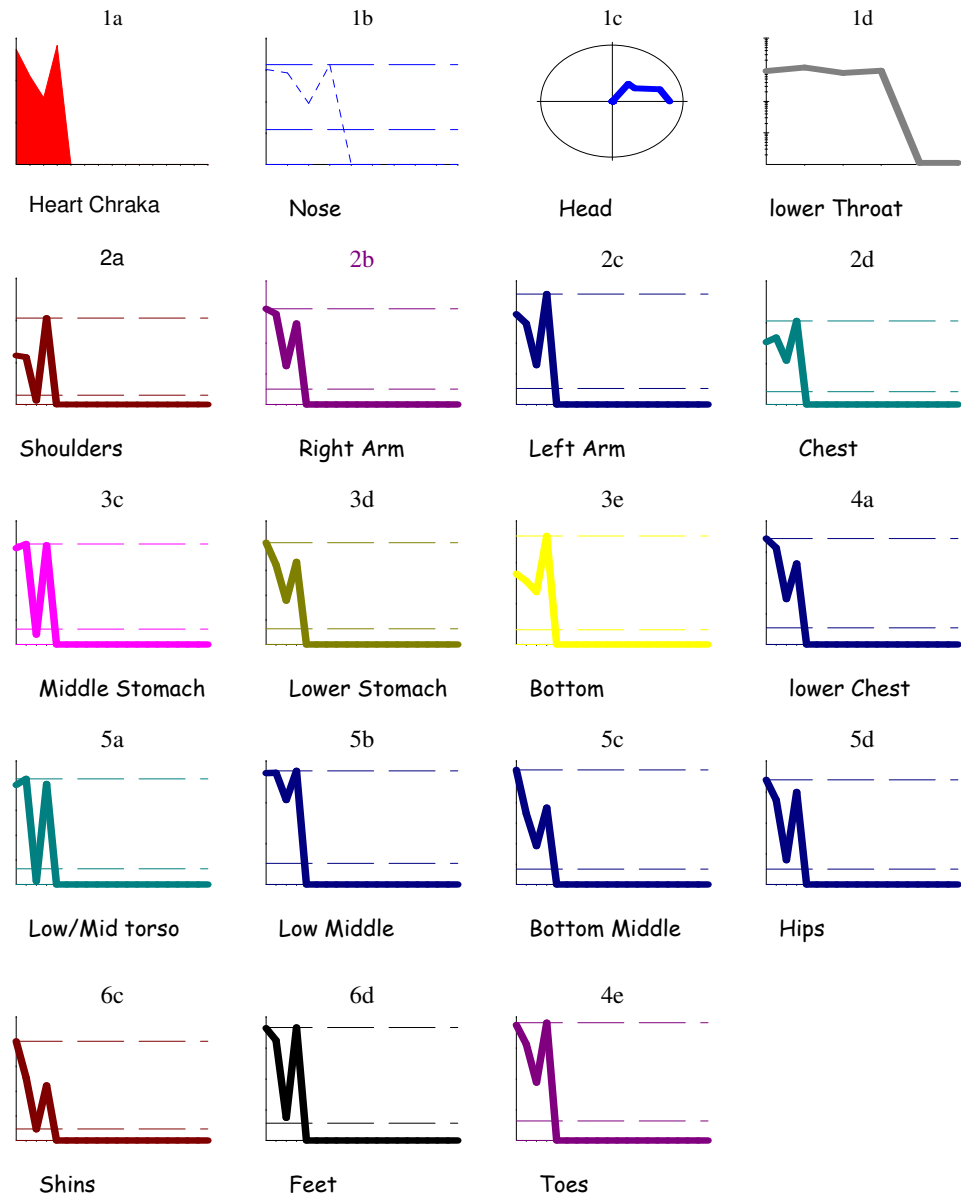

EXPERIMENTAL

DISCLAIMER: This device measures biological changes and depicts these values as an AURA. This device is not approved or recommended for medical diagnostic or therapeutic purposes. The intended application is for the study of human energy , relaxation and spiritual development. Organs show the locations of surface area only.