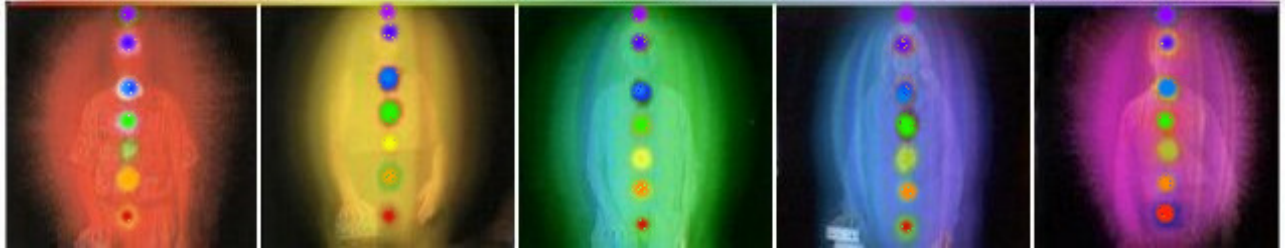

SEVEN ENERGY CENTER RESONANT VIEW: Shows the resonant colors of each individual chakra. Report shows size, frequency and volume.

AURA IMAGING SYSTEMS

AURA IMAGING

Tel: (800) 321-AURA

Learn how to read your AURA at WWW.AURAPHOTO.COM

Page Number: 3