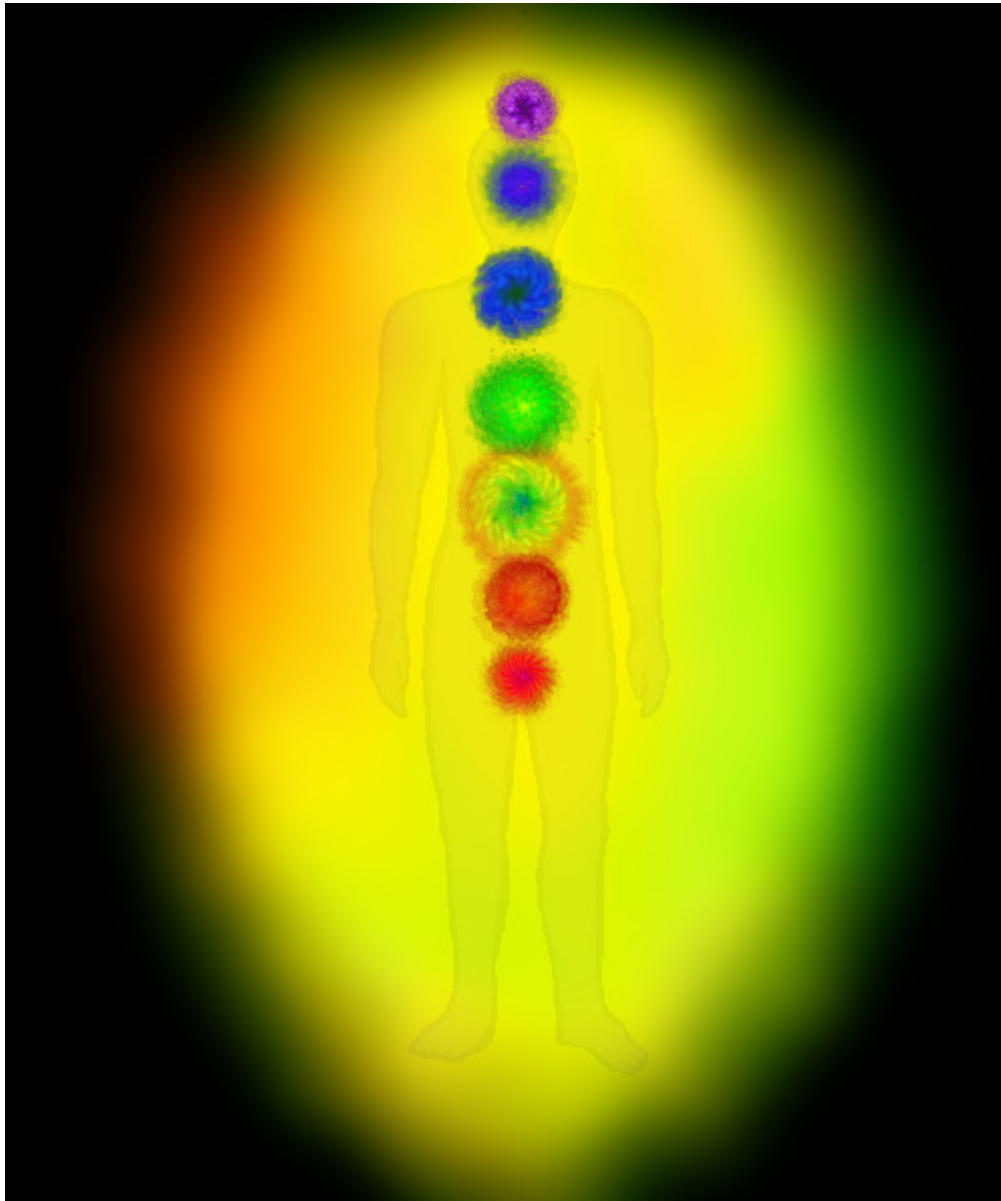

SEVEN ENERGY CENTER RESONANT VIEW: Shows the resonant colors of each individual chakra. Report shows size, frequency and volume.

AURA IMAGING SYSTEMS

AURA IMAGING

Tel: (800) 321-AURA

Learn how to read your AURA at WWW.AURAPHOTO.COM

Page Number: 3