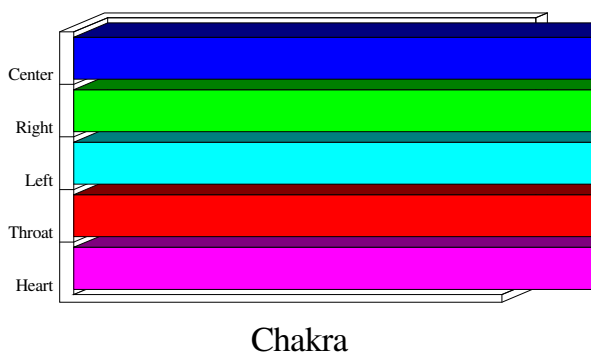

YELLOW OVERALL:

Yellows are representative of the intellect. Each shade or tint of yellow expresses a type of function, ability or expression of the intellect, from the craftiness of a mustard yellow to the high, intellectual thought of a golden yellow. You approach your future with a sense of excitement and joy. Your future is bound to be thought provoking. Like the rising sun, yellow brings forth warmth and light as you approach your future with a sense of excitement and joy.

AURA IMAGING

Tel: (800) 321-AURA

Learn how to read your AURA at WWW.AURAPHOTO.COM

Page Number: 15