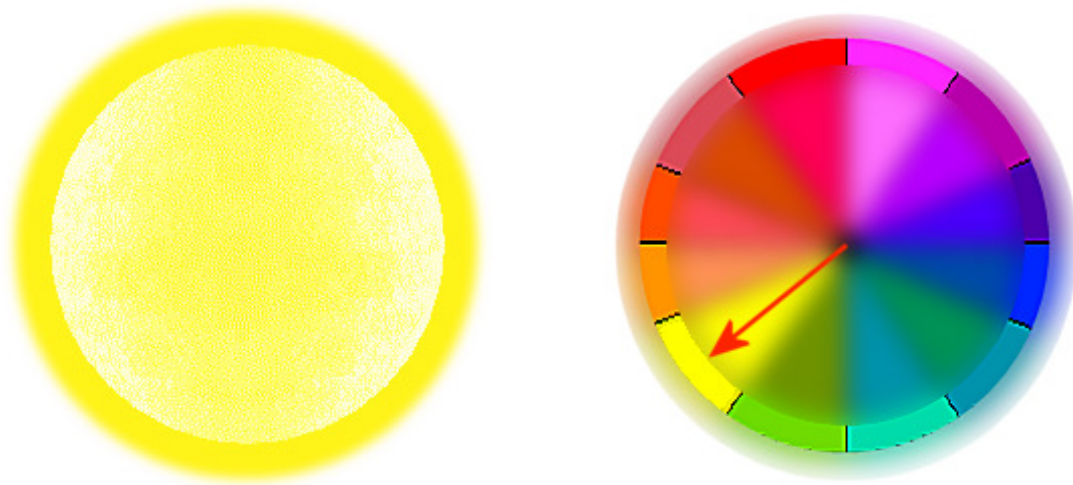

## YOUR COLOR SIGN:

If you begin using Aura Imaging regularly you will soon notice a predominant color. You can analyse your color sign or overall color on the Bar graph page. We also call this your resonant color. This particular color is similar to your astrological sun sign because it describes your general personal makeup or personality. The color in the Aura may change dramatically due to stress, relaxation, or life transitions, but will usually return to the original pattern and predominant color once you return to a more balanced state.